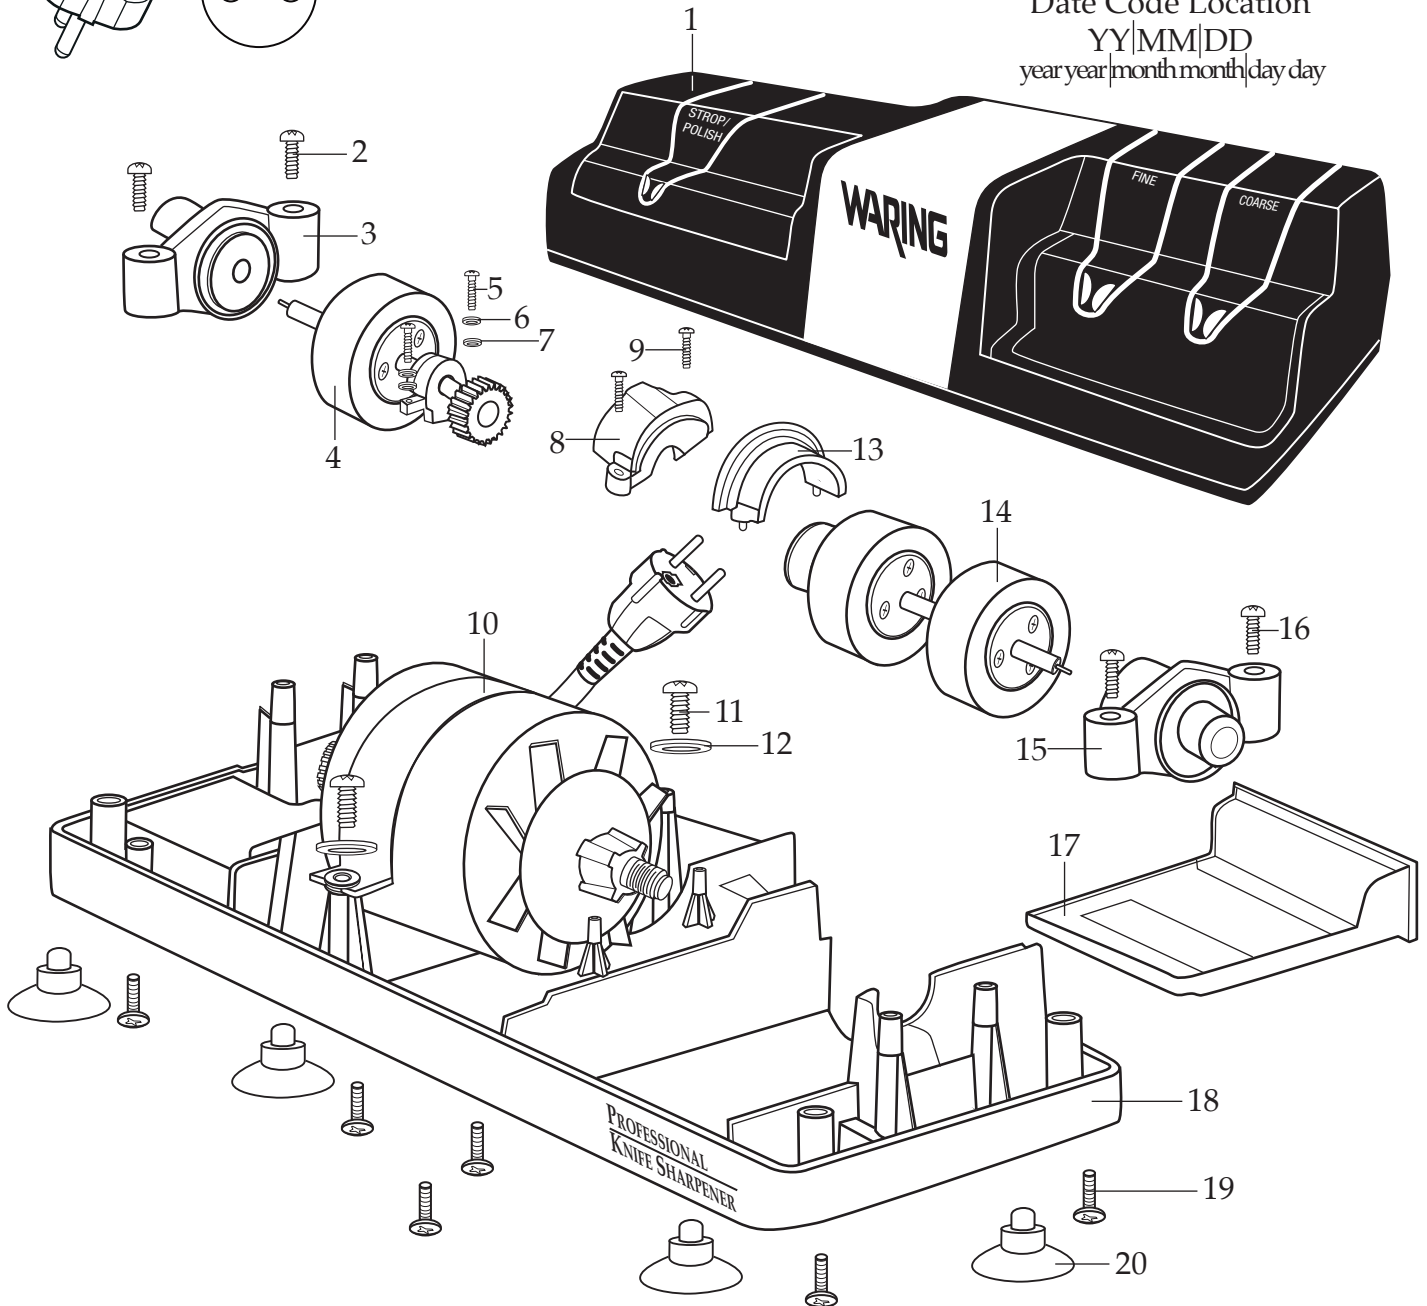

WARING
COMMERCIAL

Europe Knife Sharpener
WKS800E

YYMMDD

↑
Date Code Location
YY|MM|DD
year year | month month | day day

Illustration#	Part#	Description
1	503095	Top Housing Assembly
2	028287	Screw (2 required)
3	028288	End Cap (polishing wheel side)
4	503081	Polishing Wheel Assembly
5	028289	Screw (2 required)
6	028290	Washer (2 required)
7	028291	Washer (2 required)
8	028292	Gear Cover
9	028293	Screw (2 required)
10	028294	Motor Bracket
11	028295	Screw (2 required)
12	028296	Washer (2 required)
13	028297	Bushing Cover
14	503082	Grinding Wheels Assembly
15	028298	End Cap (grinding wheel side)
16	028287	Screw (2 required)
17	028494	Shaving Drawer
18	036758	Bottom Housing Assembly (with motor, cord & switch)
19	028299	Screw (6 required)
20	028300	Suction Cup Foot (4 required)